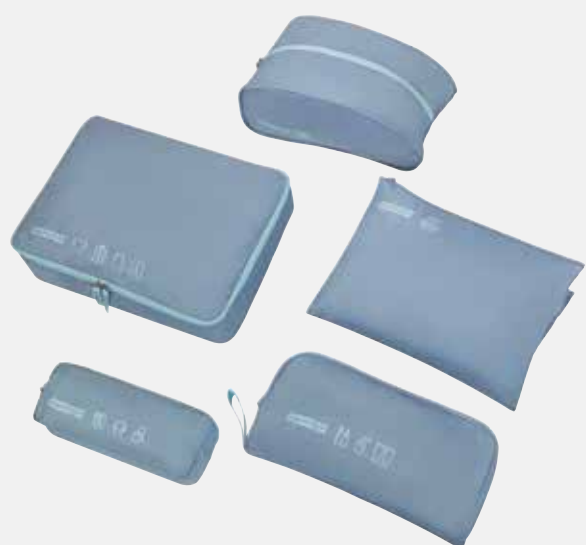

A922 (*51)
Stone Blue/Blue

159210 (MF3*005)
PACKING ORGANIZERS 5PCS

A920 (*14)
Olive/Lime

A919 (*10)
Pink/Mauve

6032 (*41)
Navy/Orange

1062 (*19)
Black/Grey