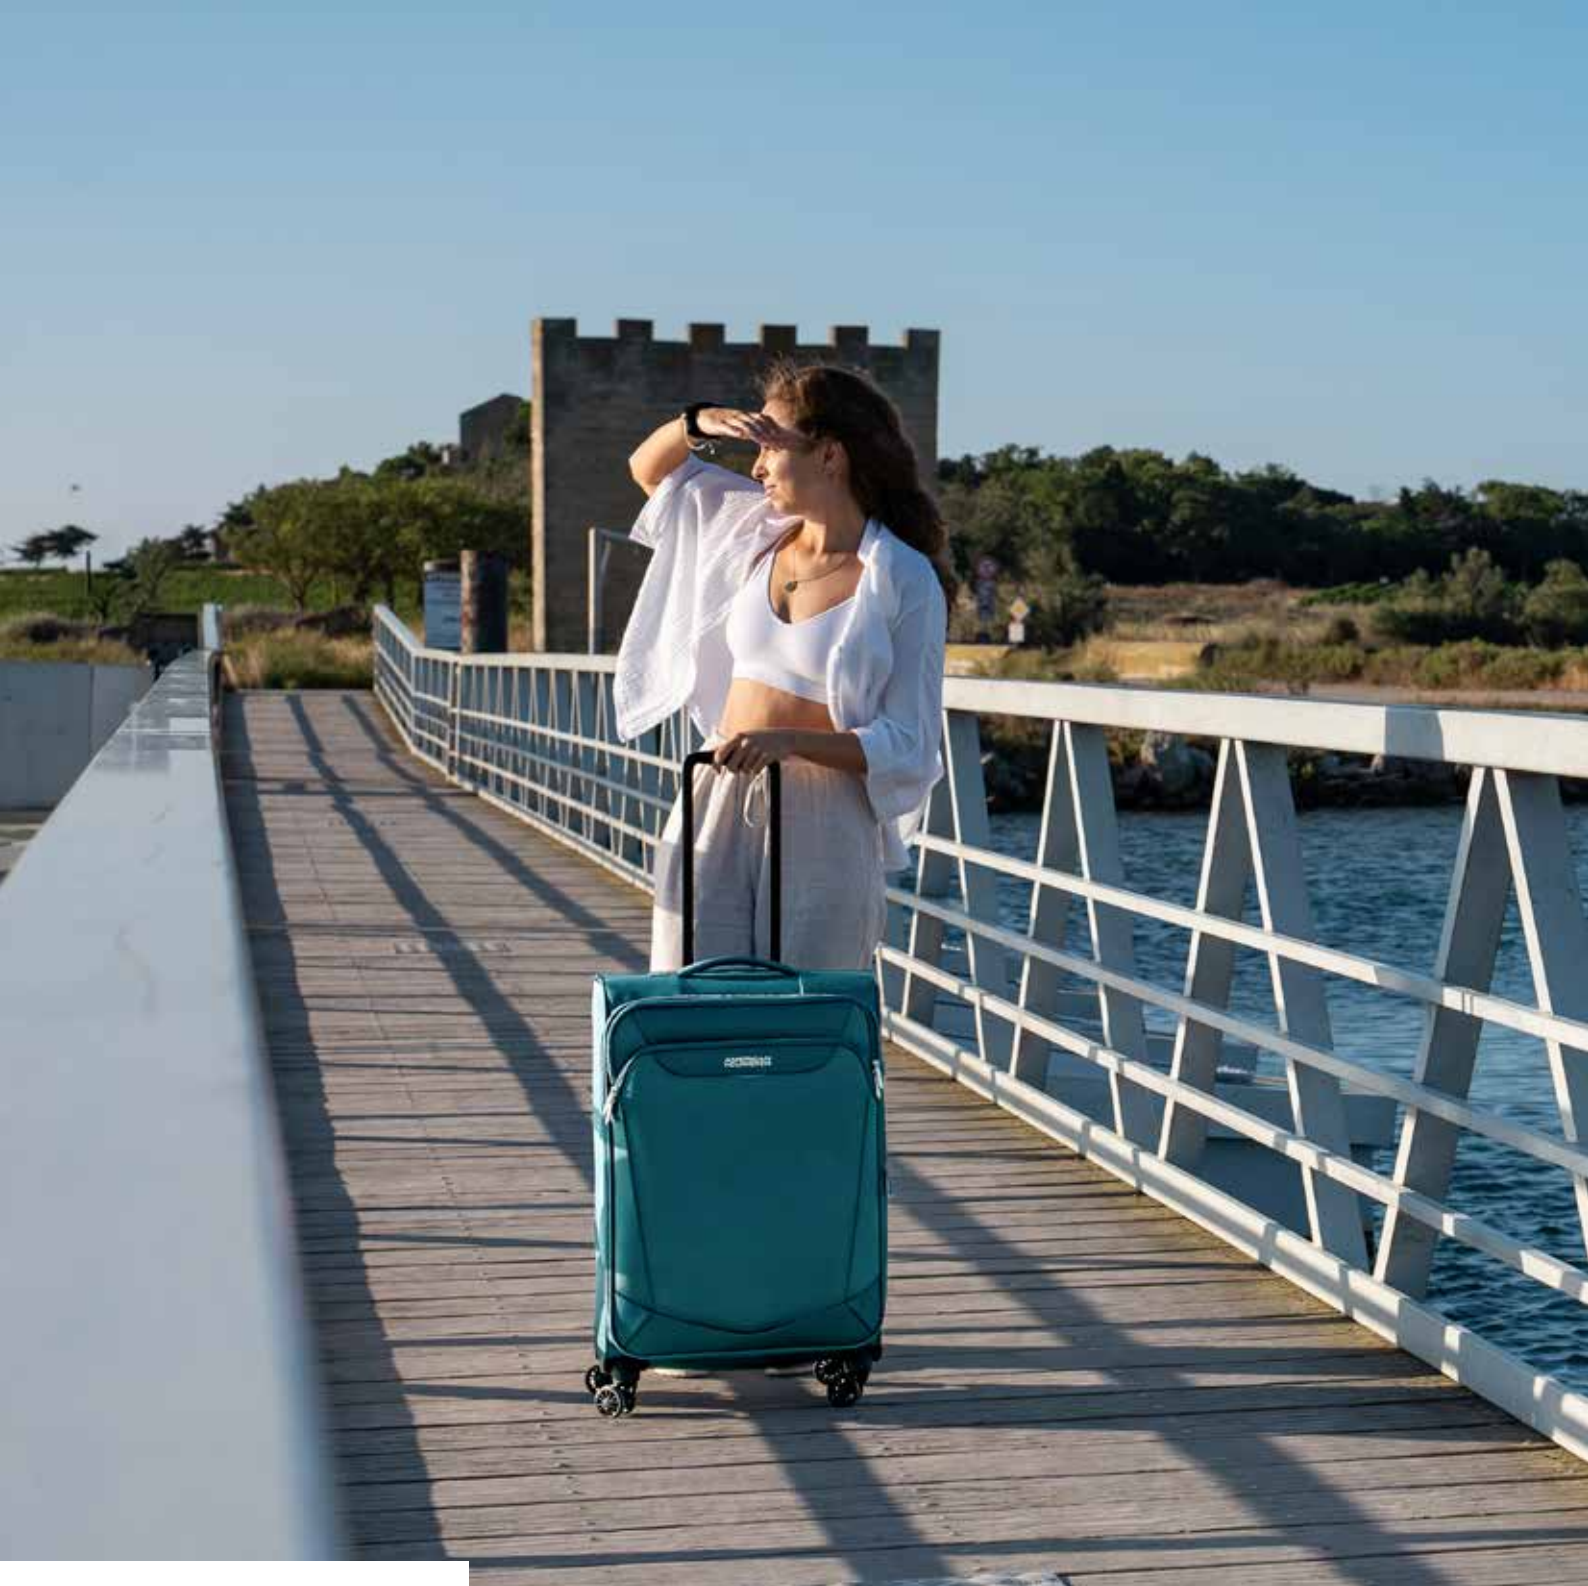

*** Please always consult the latest cabin size dimensions and free-on-board policy of your airline

A941 (*90)
Galactic Mauve

3457 (*04)
Dark Khaki

1265 (*41)
Dark Navy

0614 (*09)
Shadow Black

SUMMERRIDE™

Discover Summerride, our lightest fully featured softside collection so far. The contemporary mainstream design paired with a resistant fabric will please a large group of global travellers, while the integrated TSA lock and large volume ensure to pack and travel worry-free. Smooth rolling double wheels and superior lightness thanks to its innovative lightweight construction will let you breeze through airports and train stations effortlessly. This season we're introducing Totally Teal to the colour mix, it's not just stylish – it's a statement of change, movement, and fresh perspective.